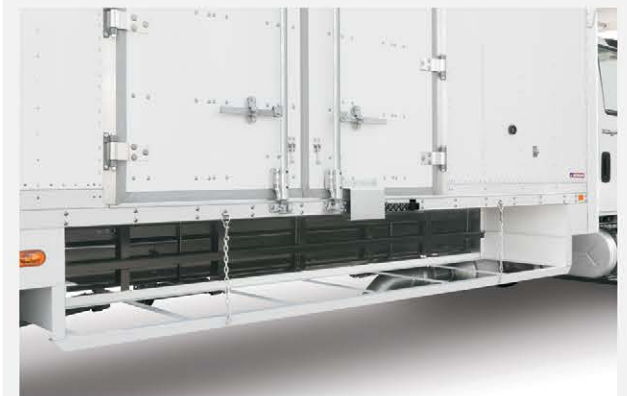

UNDERBODY RAMP STORAGE

Morgan furniture mover ramps are easy to access and easy to store under the cargo area.

Morgan makes it easy for customers to customize products to meet their unique needs through innovative design and flexibility. Options for body configurations, interior surfaces, lighting packages, door types, sizes and placements, just to name a few, ensure that Morgan provides YOU with the features and functionality you need and expect!