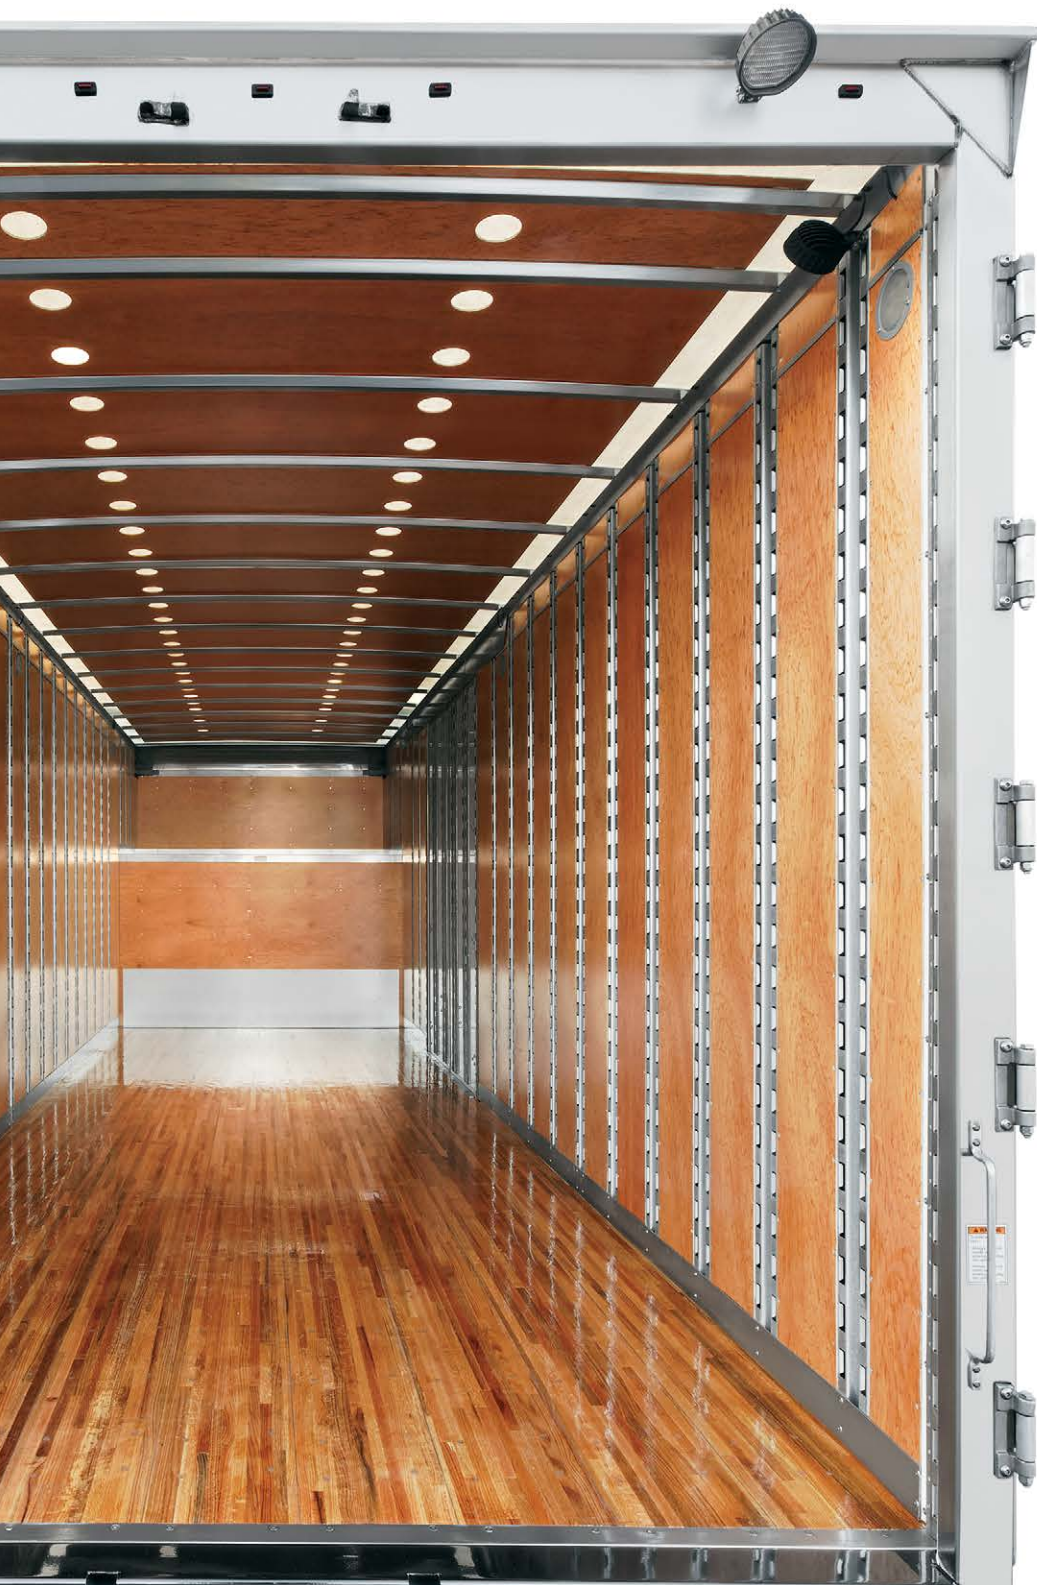

Furniture Mover Truck Bodies

Combine decades of experience and a commitment to quality, and you have a furniture mover that is different -- and BETTER -- than any other on the market. From durable construction, a rugged (and easy-to-clean) laminate interior, and strategically placed tie-downs that help to protect valuable cargo, to ergonomically designed features for ease of ingress/egress, and optional interior and exterior lighting packages -  
- Morgan stands apart from the crowd  
And so will YOU.

#### OVERCAB STORAGE

Innovative design of our "PEAK" overcab storage compartment maximizes cargo area, and provides out-of-the-way protection for delicate cargo. Optional skylights also enhance overall visibility.

## UNDERBODY TOOLBOX

Morgan's optional underbody tool box supports quick and easy access to the equipment you need; and keeps tools out of the cab and cargo areas where they can cause damage.

## PLATFORM TAILGATE

When all you need is a little more room, you have it! Morgan's innovative slide-out platform tailgate and E-track tie-down system, makes it possible to transport items that might have required a second trip – saving you time and money!